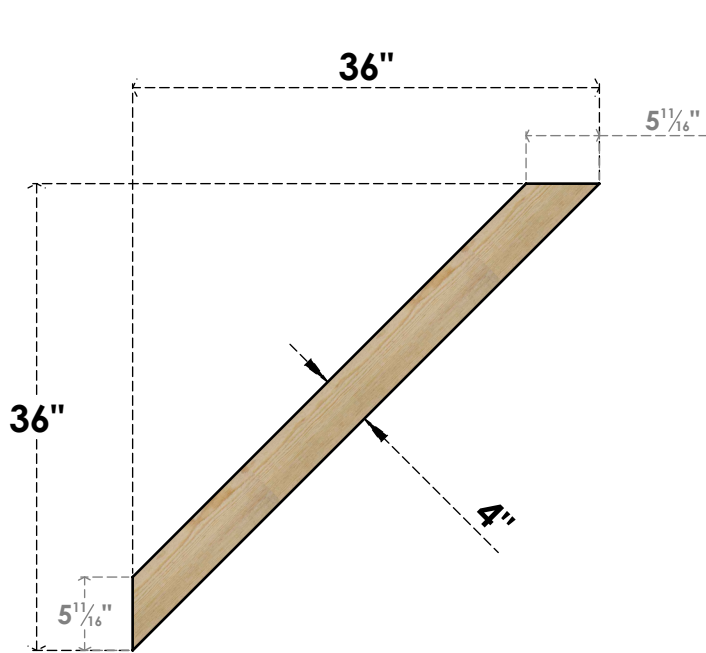

BRC04X36X36TRA00RDF

4"W X 36"D X 36"H TRADITIONAL ROUGH SAWN BRACE, DOUGLAS FIR

SIDE

FRONT

EKENA MILLWORK
 2300 WEST MAIN ST.
 CLARKSVILLE, TX 75426
 TOLL FREE: 866-607-0453
 WWW.EKENAMILLWORK.COM

NOTES

1. INSTALLATION TO BE COMPLETED IN ACCORDANCE WITH MANUFACTURER'S SPECIFICATIONS.
2. DRAWING MAY NOT BE TO SCALE
3. THIS DRAWING IS INTENDED FOR DESIGN AND PLANNING PURPOSES ONLY.
4. ALL INFORMATION CONTAINED HEREIN WAS CURRENT AT THE TIME OF DEVELOPMENT BUT MUST BE REVIEWED AND APPROVED BY THE PRODUCT MANUFACTURER TO BE CONSIDERED ACCURATE.
5. PRODUCTS ARE NOT KILN DRIED. THIS ITEM IS UNIQUE AND WILL CONTAIN THE NATURAL VARIATIONS THAT THE WOOD SPECIES OFFERS. THIS MAY RESULT IN VARIATIONS UP TO 1/4"