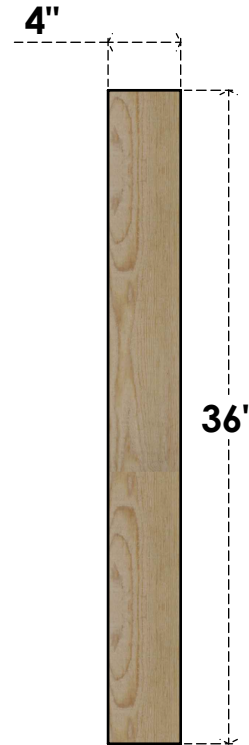

BRC04X36X36TRA00RDF

4"W X 36"D X 36"H TRADITIONAL ROUGH SAWN BRACE, DOUGLAS FIR

SIDE

FRONT

EKENA MILLWORK
 2300 WEST MAIN ST.
 CLARKSVILLE, TX 75426
 TOLL FREE: 866-607-0453
 WWW.EKENAMILLWORK.COM

NOTES

1. INSTALLATION TO BE COMPLETED IN ACCORDANCE WITH MANUFACTURER'S SPECIFICATIONS.
2. DRAWING MAY NOT BE TO SCALE
3. THIS DRAWING IS INTENDED FOR DESIGN AND PLANNING PURPOSES ONLY.
4. ALL INFORMATION CONTAINED HEREIN WAS CURRENT AT THE TIME OF DEVELOPMENT BUT MUST BE REVIEWED AND APPROVED BY THE PRODUCT MANUFACTURER TO BE CONSIDERED ACCURATE.
5. PRODUCTS ARE NOT KILN DRIED. THIS ITEM IS UNIQUE AND WILL CONTAIN THE NATURAL VARIATIONS THAT THE WOOD SPECIES OFFERS. THIS MAY RESULT IN VARIATIONS UP TO 1/4"